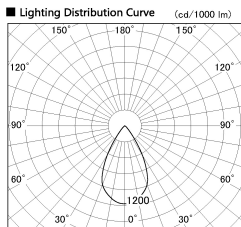

Item no. SD376-2055W9035-LX

Series Name: Cledy versa L-G tracklight  
(SD376-LX)

Installation	Track mount
Type	High-efficiency Lens type tracklight
Fixture wattage	18.6W
Beam angle	57deg
Color Temp.	3500K
CRI	Ra>90
Luminous	1607 lm
Body	Die-castaluminumalloy
Body finish	White
Trim finish	White
Reflector finish	N/A
IP Rate	IP20
Light source	COB module
Input Voltage	AC220~240V
Dimming Type	Non-Dimmable
Certificate	CE,CCC
Cut Hole	N/A