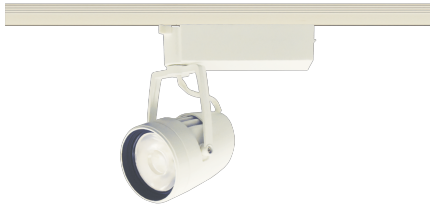

Item no. SD376-2055W9035-LX

Series Name: Cledy versa L-G tracklight  
(SD376-LX)

Installation	Track mount
Type	High-efficiency Lens type tracklight
Fixture wattage	18.6W
Beam angle	57deg
Color Temp.	3500K
CRI	Ra>90
Luminous	1607 lm
Body	Die-castaluminumalloy
Body finish	White
Trim finish	White
Reflector finish	N/A
IP Rate	IP20
Light source	COB module
Input Voltage	AC220~240V
Dimming Type	Non-Dimmable
Certificate	CE,CCC
Cut Hole	N/A