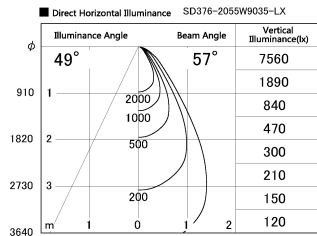

Item no. SD376-2055W9035-LX

Series Name: Cledy versa L-G tracklight  
(SD376-LX)

Installation	Track mount
Type	High-efficiency Lens type tracklight
Fixture wattage	18.6W
Beam angle	57deg
Color Temp.	3500K
CRI	Ra>90
Luminous	1607 lm
Body	Die-castaluminumalloy
Body finish	White
Trim finish	White
Reflector finish	N/A
IP Rate	IP20
Light source	COB module
Input Voltage	AC220~240V
Dimming Type	Non-Dimmable
Certificate	CE,CCC
Cut Hole	N/A