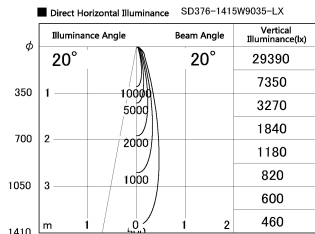

Item no. SD376-1415W9035-LX

Series Name: Cledy versa L-G tracklight  
(SD376-LX)

Installation	Track mount
Type	High-efficiency Lens type tracklight
Fixture wattage	12.5W
Beam angle	20deg
Color Temp.	3500K
CRI	Ra>90
Luminous	1116 lm
Body	Die-castaluminumalloy
Body finish	White
Trim finish	White
Reflector finish	N/A
IP Rate	IP20
Light source	COB module
Input Voltage	AC220~240V
Dimming Type	Non-Dimmable
Certificate	CE,CCC
Cut Hole	N/A