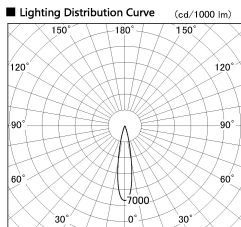

Item no. SD376-1415W9035-LX

Series Name: Cledy versa L-G tracklight  
(SD376-LX)

Installation	Track mount
Type	High-efficiency Lens type tracklight
Fixture wattage	12.5W
Beam angle	20deg
Color Temp.	3500K
CRI	Ra>90
Luminous	1116 lm
Body	Die-castaluminumalloy
Body finish	White
Trim finish	White
Reflector finish	N/A
IP Rate	IP20
Light source	COB module
Input Voltage	AC220~240V
Dimming Type	Non-Dimmable
Certificate	CE,CCC
Cut Hole	N/A