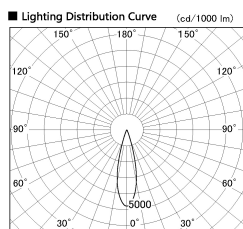

Item no. SD376-1425W9035-LX

Series Name: Cledy versa L-G tracklight
(SD376-LX)

■ Direct Horizontal Illuminance SD376-1425W9035-LX

φ	Illuminance Angle	Beam Angle	Vertical Illuminance (lx)
440	25°	26°	22900
1			5720
880			2540
2			1430
1330			920
3			640
1770			470
m	1	0	360

Installation	Track mount
Type	High-efficiency Lens type tracklight
Fixture wattage	12.5W
Beam angle	26deg
Color Temp.	3500K
CRI	Ra>90
Luminous	1192 lm
Body	Die-castaluminumalloy
Body finish	White
Trim finish	White
Reflector finish	N/A
IP Rate	IP20
Light source	COB module
Input Voltage	AC220~240V
Dimming Type	Non-Dimmable
Certificate	CE,CCC
Cut Hole	N/A