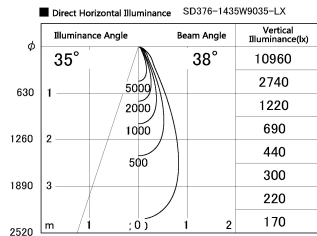

Item no. SD376-1435W9035-LX

Series Name: Cledy versa L-G tracklight
(SD376-LX)

Installation	Track mount
Type	High-efficiency Lens type tracklight
Fixture wattage	12.5W
Beam angle	38deg
Color Temp.	3500K
CRI	Ra>90
Luminous	1169 lm
Body	Die-castaluminumalloy
Body finish	White
Trim finish	White
Reflector finish	N/A
IP Rate	IP20
Light source	COB module
Input Voltage	AC220~240V
Dimming Type	Non-Dimmable
Certificate	CE,CCC
Cut Hole	N/A