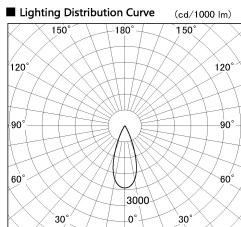

Item no. SD376-1435W9035-LX

Series Name: Cledy versa L-G tracklight
(SD376-LX)

Installation	Track mount
Type	High-efficiency Lens type tracklight
Fixture wattage	12.5W
Beam angle	38deg
Color Temp.	3500K
CRI	Ra>90
Luminous	1169 lm
Body	Die-castaluminumalloy
Body finish	White
Trim finish	White
Reflector finish	N/A
IP Rate	IP20
Light source	COB module
Input Voltage	AC220~240V
Dimming Type	Non-Dimmable
Certificate	CE,CCC
Cut Hole	N/A