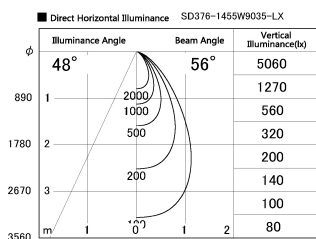

Item no. SD376-1455W9035-LX

Series Name: Cledy versa L-G tracklight  
(SD376-LX)

Installation	Track mount
Type	High-efficiency Lens type tracklight
Fixture wattage	12.5W
Beam angle	56deg
Color Temp.	3500K
CRI	Ra>90
Luminous	1159 lm
Body	Die-castaluminumalloy
Body finish	White
Trim finish	White
Reflector finish	N/A
IP Rate	IP20
Light source	COB module
Input Voltage	AC220~240V
Dimming Type	Non-Dimmable
Certificate	CE,CCC
Cut Hole	N/A