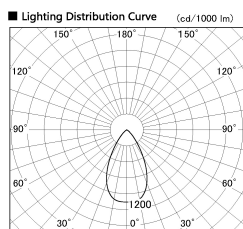

Item no. SD376-1455W9035-LX

Series Name: Cledy versa L-G tracklight  
(SD376-LX)

Installation	Track mount
Type	High-efficiency Lens type tracklight
Fixture wattage	12.5W
Beam angle	56deg
Color Temp.	3500K
CRI	Ra>90
Luminous	1159 lm
Body	Die-castaluminumalloy
Body finish	White
Trim finish	White
Reflector finish	N/A
IP Rate	IP20
Light source	COB module
Input Voltage	AC220~240V
Dimming Type	Non-Dimmable
Certificate	CE,CCC
Cut Hole	N/A