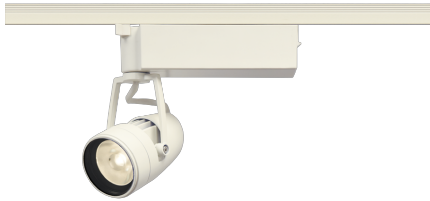

Item no. SD376-0815W9035-LX

Series Name: Cledy versa L-G tracklight
(SD376-LX)

■ Direct Horizontal Illuminance SD376-0815W9035-LX

φ	Illuminance Angle	Beam Angle	Vertical Illuminance (lx)
220	13°	13°	33660
1			8410
			3740
450			2100
2			1350
680			930
3			690
910			530

Installation	Track mount
Type	High-efficiency Lens type tracklight
Fixture wattage	7.4W
Beam angle	13deg
Color Temp.	3500K
CRI	Ra>90
Luminous	641 lm
Body	Die-castaluminumalloy
Body finish	White
Trim finish	White
Reflector finish	N/A
IP Rate	IP20
Light source	COB module
Input Voltage	AC220~240V
Dimming Type	Non-Dimmable
Certificate	CE,CCC
Cut Hole	N/A