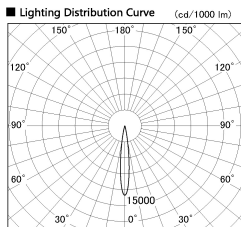

Item no. SD376-0815W9035-LX

Series Name: Cledy versa L-G tracklight
(SD376-LX)

■ Direct Horizontal Illuminance SD376-0815W9035-LX

φ	Illuminance Angle	Beam Angle	Vertical Illuminance (lx)
220	13°	13°	33660
1			8410
			3740
450			2100
2			1350
680			930
3			690
910			530

Installation	Track mount
Type	High-efficiency Lens type tracklight
Fixture wattage	7.4W
Beam angle	13deg
Color Temp.	3500K
CRI	Ra>90
Luminous	641 lm
Body	Die-castaluminumalloy
Body finish	White
Trim finish	White
Reflector finish	N/A
IP Rate	IP20
Light source	COB module
Input Voltage	AC220~240V
Dimming Type	Non-Dimmable
Certificate	CE,CCC
Cut Hole	N/A