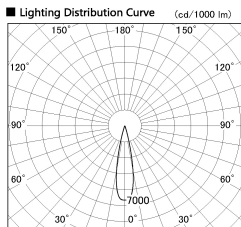

Item no. SD376-0825W9035-LX

Series Name: Cledy versa L-G tracklight
(SD376-LX)

Installation	Track mount
Type	High-efficiency Lens type tracklight
Fixture wattage	7.4W
Beam angle	22deg
Color Temp.	3500K
CRI	Ra>90
Luminous	686 lm
Body	Die-castaluminumalloy
Body finish	White
Trim finish	White
Reflector finish	N/A
IP Rate	IP20
Light source	COB module
Input Voltage	AC220~240V
Dimming Type	Non-Dimmable
Certificate	CE,CCC
Cut Hole	N/A