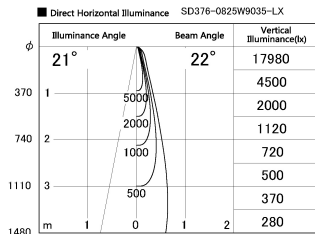

Item no. SD376-0825W9035-LX

Series Name: Cledy versa L-G tracklight
(SD376-LX)

Installation	Track mount
Type	High-efficiency Lens type tracklight
Fixture wattage	7.4W
Beam angle	22deg
Color Temp.	3500K
CRI	Ra>90
Luminous	686 lm
Body	Die-castaluminumalloy
Body finish	White
Trim finish	White
Reflector finish	N/A
IP Rate	IP20
Light source	COB module
Input Voltage	AC220~240V
Dimming Type	Non-Dimmable
Certificate	CE,CCC
Cut Hole	N/A