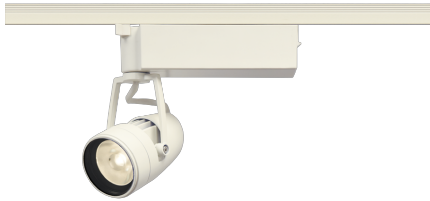

Item no. SD376-0835W9035-LX

Series Name: Cledy versa L-G tracklight
(SD376-LX)

Installation	Track mount
Type	High-efficiency Lens type tracklight
Fixture wattage	7.4W
Beam angle	34deg
Color Temp.	3500K
CRI	Ra>90
Luminous	670 lm
Body	Die-castaluminumalloy
Body finish	White
Trim finish	White
Reflector finish	N/A
IP Rate	IP20
Light source	COB module
Input Voltage	AC220~240V
Dimming Type	Non-Dimmable
Certificate	CE,CCC
Cut Hole	N/A