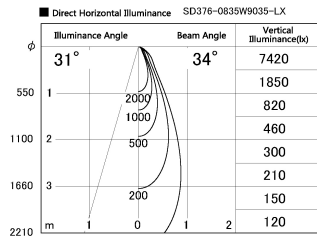

Item no. SD376-0835W9035-LX

Series Name: Cledy versa L-G tracklight
(SD376-LX)

Installation	Track mount
Type	High-efficiency Lens type tracklight
Fixture wattage	7.4W
Beam angle	34deg
Color Temp.	3500K
CRI	Ra>90
Luminous	670 lm
Body	Die-castaluminumalloy
Body finish	White
Trim finish	White
Reflector finish	N/A
IP Rate	IP20
Light source	COB module
Input Voltage	AC220~240V
Dimming Type	Non-Dimmable
Certificate	CE,CCC
Cut Hole	N/A