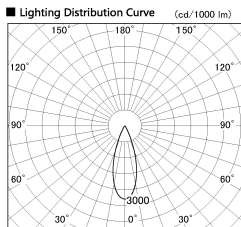

Item no. SD376-0835W9035-LX

Series Name: Cledy versa L-G tracklight
(SD376-LX)

Installation	Track mount
Type	High-efficiency Lens type tracklight
Fixture wattage	7.4W
Beam angle	34deg
Color Temp.	3500K
CRI	Ra>90
Luminous	670 lm
Body	Die-castaluminumalloy
Body finish	White
Trim finish	White
Reflector finish	N/A
IP Rate	IP20
Light source	COB module
Input Voltage	AC220~240V
Dimming Type	Non-Dimmable
Certificate	CE,CCC
Cut Hole	N/A