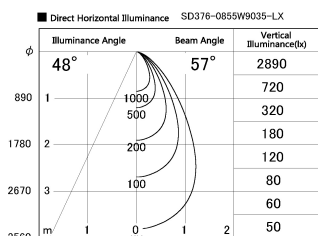

Item no. SD376-0855W9035-LX

Series Name: Cledy versa L-G tracklight  
(SD376-LX)

Installation	Track mount
Type	High-efficiency Lens type tracklight
Fixture wattage	7.4W
Beam angle	57deg
Color Temp.	3500K
CRI	Ra>90
Luminous	662 lm
Body	Die-castaluminumalloy
Body finish	White
Trim finish	White
Reflector finish	N/A
IP Rate	IP20
Light source	COB module
Input Voltage	AC220~240V
Dimming Type	Non-Dimmable
Certificate	CE,CCC
Cut Hole	N/A