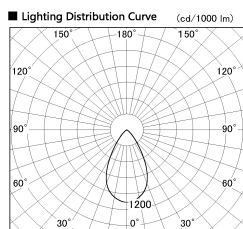

Item no. SD376-0855W9035-LX

Series Name: Cledy versa L-G tracklight  
(SD376-LX)

Installation	Track mount
Type	High-efficiency Lens type tracklight
Fixture wattage	7.4W
Beam angle	57deg
Color Temp.	3500K
CRI	Ra>90
Luminous	662 lm
Body	Die-castaluminumalloy
Body finish	White
Trim finish	White
Reflector finish	N/A
IP Rate	IP20
Light source	COB module
Input Voltage	AC220~240V
Dimming Type	Non-Dimmable
Certificate	CE,CCC
Cut Hole	N/A