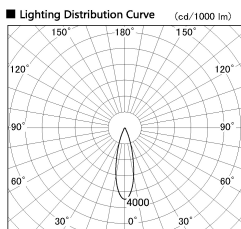

Item no. SD376-4025W9040-LX

Series Name: Cledy versa L-G tracklight
(SD376-LX)

■ Direct Horizontal Illuminance SD376-4025W9040-LX

φ	Illuminance Angle	Beam Angle	Vertical Illuminance (lx)
	25°	27°	55340
440			13830
880			6150
1330			3460
1770			2210
			1540
			1130
			860

Installation	Track mount
Type	High-efficiency Lens type tracklight
Fixture wattage	38.5W
Beam angle	27deg
Color Temp.	4000K
CRI	Ra>90
Luminous	3836 lm
Body	Die-castaluminumalloy
Body finish	White
Trim finish	White
Reflector finish	N/A
IP Rate	IP20
Light source	COB module
Input Voltage	AC220~240V
Dimming Type	Non-Dimmable
Certificate	CE,CCC
Cut Hole	N/A