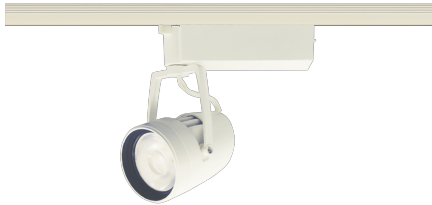

Item no. SD376-4025W9040-LX

Series Name: Cledy versa L-G tracklight
(SD376-LX)

■ Direct Horizontal Illuminance SD376-4025W9040-LX

φ	Illuminance Angle	Beam Angle	Vertical Illuminance (lx)
	25°	27°	55340
440			13830
880			6150
1330			3460
1770			2210
			1540
			1130
			860

Installation	Track mount
Type	High-efficiency Lens type tracklight
Fixture wattage	38.5W
Beam angle	27deg
Color Temp.	4000K
CRI	Ra>90
Luminous	3836 lm
Body	Die-castaluminumalloy
Body finish	White
Trim finish	White
Reflector finish	N/A
IP Rate	IP20
Light source	COB module
Input Voltage	AC220~240V
Dimming Type	Non-Dimmable
Certificate	CE,CCC
Cut Hole	N/A