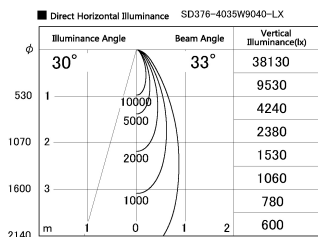

Item no. SD376-4035W9040-LX

Series Name: Cledy versa L-G tracklight
(SD376-LX)

Installation	Track mount
Type	High-efficiency Lens type tracklight
Fixture wattage	38.5W
Beam angle	33deg
Color Temp.	4000K
CRI	Ra>90
Luminous	4003 lm
Body	Die-castaluminum alloy
Body finish	White
Trim finish	White
Reflector finish	N/A
IP Rate	IP20
Light source	COB module
Input Voltage	AC220~240V
Dimming Type	Non-Dimmable
Certificate	CE,CCC
Cut Hole	N/A