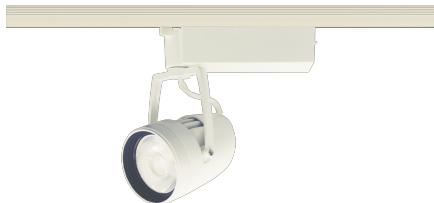

Item no. SD376-4035W9040-LX

Series Name: Cledy versa L-G tracklight
(SD376-LX)

Installation	Track mount
Type	High-efficiency Lens type tracklight
Fixture wattage	38.5W
Beam angle	33deg
Color Temp.	4000K
CRI	Ra>90
Luminous	4003 lm
Body	Die-castaluminum alloy
Body finish	White
Trim finish	White
Reflector finish	N/A
IP Rate	IP20
Light source	COB module
Input Voltage	AC220~240V
Dimming Type	Non-Dimmable
Certificate	CE,CCC
Cut Hole	N/A