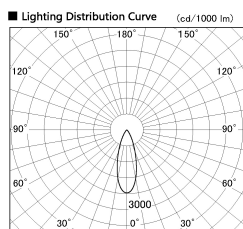

Item no. SD376-4035W9040-LX

Series Name: Cledy versa L-G tracklight
(SD376-LX)

Installation	Track mount
Type	High-efficiency Lens type tracklight
Fixture wattage	38.5W
Beam angle	33deg
Color Temp.	4000K
CRI	Ra>90
Luminous	4003 lm
Body	Die-castaluminum alloy
Body finish	White
Trim finish	White
Reflector finish	N/A
IP Rate	IP20
Light source	COB module
Input Voltage	AC220~240V
Dimming Type	Non-Dimmable
Certificate	CE,CCC
Cut Hole	N/A