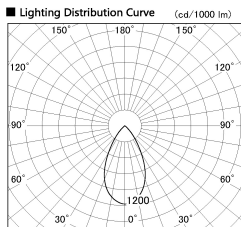

Item no. SD376-4055W9040-LX

Series Name: Cledy versa L-G tracklight
(SD376-LX)

Installation	Track mount
Type	High-efficiency Lens type tracklight
Fixture wattage	38.5W
Beam angle	54deg
Color Temp.	4000K
CRI	Ra>90
Luminous	3847 lm
Body	Die-castaluminumalloy
Body finish	White
Trim finish	White
Reflector finish	N/A
IP Rate	IP20
Light source	COB module
Input Voltage	AC220~240V
Dimming Type	Non-Dimmable
Certificate	CE,CCC
Cut Hole	N/A