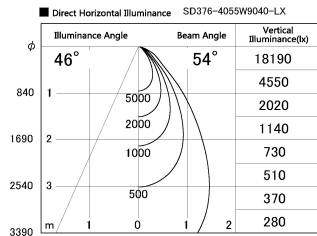

Item no. SD376-4055W9040-LX

Series Name: Cledy versa L-G tracklight
(SD376-LX)

Installation	Track mount
Type	High-efficiency Lens type tracklight
Fixture wattage	38.5W
Beam angle	54deg
Color Temp.	4000K
CRI	Ra>90
Luminous	3847 lm
Body	Die-castaluminumalloy
Body finish	White
Trim finish	White
Reflector finish	N/A
IP Rate	IP20
Light source	COB module
Input Voltage	AC220~240V
Dimming Type	Non-Dimmable
Certificate	CE,CCC
Cut Hole	N/A