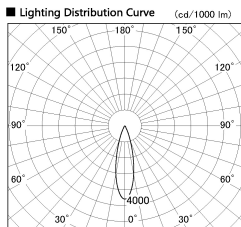

Item no. SD376-3725W9040-LX

Series Name: Cledy versa L-G tracklight
(SD376-LX)

■ Direct Horizontal Illuminance SD376-3725W9040-LX

φ	Illuminance Angle	Beam Angle	Vertical Illuminance (lx)
440	25°	26°	54630
880			13660
1330			6070
1770			3410
			2190
			1520
			1110
			850

Installation	Track mount
Type	High-efficiency Lens type tracklight
Fixture wattage	35.5W
Beam angle	26deg
Color Temp.	4000K
CRI	Ra>90
Luminous	3698 lm
Body	Die-castaluminumalloy
Body finish	White
Trim finish	White
Reflector finish	N/A
IP Rate	IP20
Light source	COB module
Input Voltage	AC220~240V
Dimming Type	Non-Dimmable
Certificate	CE,CCC
Cut Hole	N/A