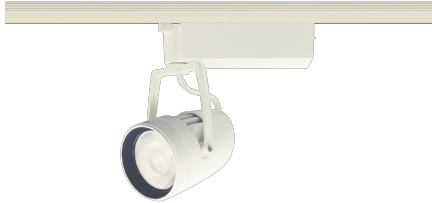

Item no. SD376-3725W9040-LX

Series Name: Cledy versa L-G tracklight
(SD376-LX)

■ Direct Horizontal Illuminance SD376-3725W9040-LX

φ	Illuminance Angle	Beam Angle	Vertical Illuminance (lx)
440	25°	26°	54630
880			13660
1330			6070
1770			3410
			2190
			1520
			1110
			850

Installation	Track mount
Type	High-efficiency Lens type tracklight
Fixture wattage	35.5W
Beam angle	26deg
Color Temp.	4000K
CRI	Ra>90
Luminous	3698 lm
Body	Die-castaluminumalloy
Body finish	White
Trim finish	White
Reflector finish	N/A
IP Rate	IP20
Light source	COB module
Input Voltage	AC220~240V
Dimming Type	Non-Dimmable
Certificate	CE,CCC
Cut Hole	N/A