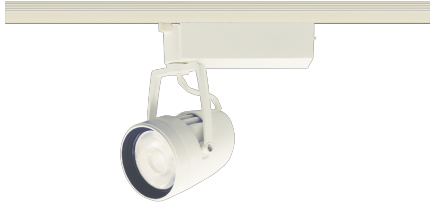

Item no. SD376-3735W9040-LX

Series Name: Cledy versa L-G tracklight
(SD376-LX)

Installation	Track mount
Type	High-efficiency Lens type tracklight
Fixture wattage	35.5W
Beam angle	33deg
Color Temp.	4000K
CRI	Ra>90
Luminous	3782 lm
Body	Die-castaluminumalloy
Body finish	White
Trim finish	White
Reflector finish	N/A
IP Rate	IP20
Light source	COB module
Input Voltage	AC220~240V
Dimming Type	Non-Dimmable
Certificate	CE,CCC
Cut Hole	N/A