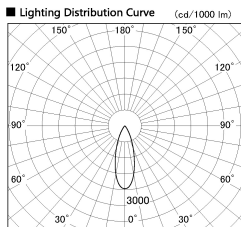

Item no. SD376-3735W9040-LX

Series Name: Cledy versa L-G tracklight
(SD376-LX)

Installation	Track mount
Type	High-efficiency Lens type tracklight
Fixture wattage	35.5W
Beam angle	33deg
Color Temp.	4000K
CRI	Ra>90
Luminous	3782 lm
Body	Die-castaluminumalloy
Body finish	White
Trim finish	White
Reflector finish	N/A
IP Rate	IP20
Light source	COB module
Input Voltage	AC220~240V
Dimming Type	Non-Dimmable
Certificate	CE,CCC
Cut Hole	N/A