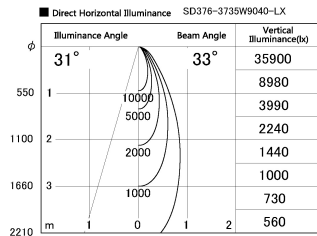

Item no. SD376-3735W9040-LX

Series Name: Cledy versa L-G tracklight
(SD376-LX)

Installation	Track mount
Type	High-efficiency Lens type tracklight
Fixture wattage	35.5W
Beam angle	33deg
Color Temp.	4000K
CRI	Ra>90
Luminous	3782 lm
Body	Die-castaluminumalloy
Body finish	White
Trim finish	White
Reflector finish	N/A
IP Rate	IP20
Light source	COB module
Input Voltage	AC220~240V
Dimming Type	Non-Dimmable
Certificate	CE,CCC
Cut Hole	N/A