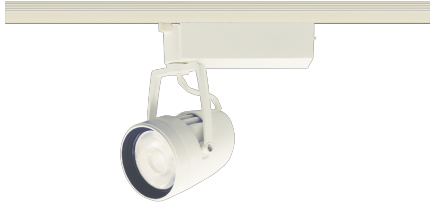

Item no. SD376-3755W9040-LX

Series Name: Cledy versa L-G tracklight
(SD376-LX)

■ Direct Horizontal Illuminance SD376-3755W9040-LX

Illuminance Angle	Beam Angle	Vertical Illuminance (lx)
46°	54°	17350
1		4340
		1930
		1080
2		690
		480
3		350
2540		270
3380		

Installation	Track mount
Type	High-efficiency Lens type tracklight
Fixture wattage	35.5W
Beam angle	54deg
Color Temp.	4000K
CRI	Ra>90
Luminous	3675 lm
Body	Die-castaluminumalloy
Body finish	White
Trim finish	White
Reflector finish	N/A
IP Rate	IP20
Light source	COB module
Input Voltage	AC220~240V
Dimming Type	Non-Dimmable
Certificate	CE,CCC
Cut Hole	N/A