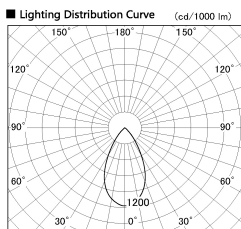

Item no. SD376-3755W9040-LX

Series Name: Cledy versa L-G tracklight
(SD376-LX)

■ Direct Horizontal Illuminance SD376-3755W9040-LX

Illuminance Angle	Beam Angle	Vertical Illuminance (lx)
46°	54°	17350
1		4340
		1930
		1080
2		690
		480
3		350
2540		270
3380		

Installation	Track mount
Type	High-efficiency Lens type tracklight
Fixture wattage	35.5W
Beam angle	54deg
Color Temp.	4000K
CRI	Ra>90
Luminous	3675 lm
Body	Die-castaluminumalloy
Body finish	White
Trim finish	White
Reflector finish	N/A
IP Rate	IP20
Light source	COB module
Input Voltage	AC220~240V
Dimming Type	Non-Dimmable
Certificate	CE,CCC
Cut Hole	N/A