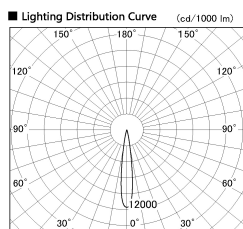

Item no. SD376-3215W9040-LX

Series Name: Cledy versa L-G tracklight
(SD376-LX)

■ Direct Horizontal Illuminance SD376-3215W9040-LX

φ	Illuminance Angle	Beam Angle	Vertical Illuminance (lx)
240	14°	15°	124940
1	5000		31240
	2000		13880
480	1000		7810
2	500		5000
730			3470
3			2550
980			1950

Installation	Track mount
Type	High-efficiency Lens type tracklight
Fixture wattage	32W
Beam angle	15deg
Color Temp.	4000K
CRI	Ra>90
Luminous	2666 lm
Body	Die-castaluminumalloy
Body finish	White
Trim finish	White
Reflector finish	N/A
IP Rate	IP20
Light source	COB module
Input Voltage	AC220~240V
Dimming Type	Non-Dimmable
Certificate	CE,CCC
Cut Hole	N/A