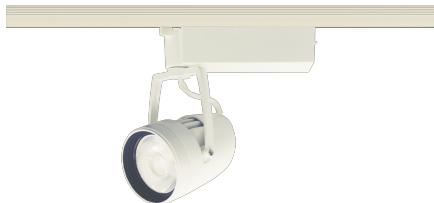

Item no. SD376-3215W9040-LX

Series Name: Cledy versa L-G tracklight
(SD376-LX)

■ Direct Horizontal Illuminance SD376-3215W9040-LX

φ	Illuminance Angle	Beam Angle	Vertical Illuminance (lx)
240	14°	15°	124940
1	5000		31240
	2000		13880
480	1000		7810
2	500		5000
730			3470
3			2550
980			1950

Installation	Track mount
Type	High-efficiency Lens type tracklight
Fixture wattage	32W
Beam angle	15deg
Color Temp.	4000K
CRI	Ra>90
Luminous	2666 lm
Body	Die-castaluminumalloy
Body finish	White
Trim finish	White
Reflector finish	N/A
IP Rate	IP20
Light source	COB module
Input Voltage	AC220~240V
Dimming Type	Non-Dimmable
Certificate	CE,CCC
Cut Hole	N/A