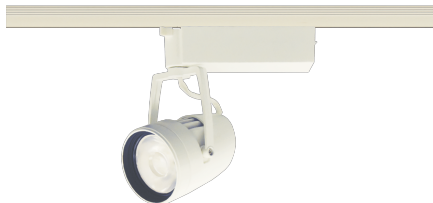

Item no. SD376-3225W9040-LX

Series Name: Cledy versa L-G tracklight
(SD376-LX)

Installation	Track mount
Type	High-efficiency Lens type tracklight
Fixture wattage	32W
Beam angle	25deg
Color Temp.	4000K
CRI	Ra>90
Luminous	2799 lm
Body	Die-castaluminumalloy
Body finish	White
Trim finish	White
Reflector finish	N/A
IP Rate	IP20
Light source	COB module
Input Voltage	AC220~240V
Dimming Type	Non-Dimmable
Certificate	CE,CCC
Cut Hole	N/A