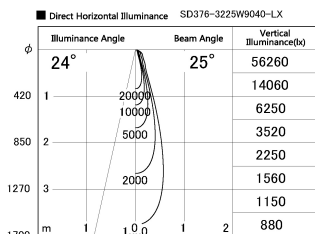

Item no. SD376-3225W9040-LX

Series Name: Cledy versa L-G tracklight
(SD376-LX)

Installation	Track mount
Type	High-efficiency Lens type tracklight
Fixture wattage	32W
Beam angle	25deg
Color Temp.	4000K
CRI	Ra>90
Luminous	2799 lm
Body	Die-castaluminumalloy
Body finish	White
Trim finish	White
Reflector finish	N/A
IP Rate	IP20
Light source	COB module
Input Voltage	AC220~240V
Dimming Type	Non-Dimmable
Certificate	CE,CCC
Cut Hole	N/A