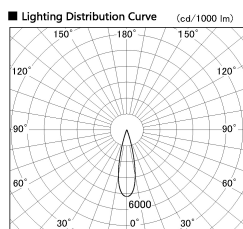

Item no. SD376-3225W9040-LX

Series Name: Cledy versa L-G tracklight
(SD376-LX)

Installation	Track mount
Type	High-efficiency Lens type tracklight
Fixture wattage	32W
Beam angle	25deg
Color Temp.	4000K
CRI	Ra>90
Luminous	2799 lm
Body	Die-castaluminumalloy
Body finish	White
Trim finish	White
Reflector finish	N/A
IP Rate	IP20
Light source	COB module
Input Voltage	AC220~240V
Dimming Type	Non-Dimmable
Certificate	CE,CCC
Cut Hole	N/A