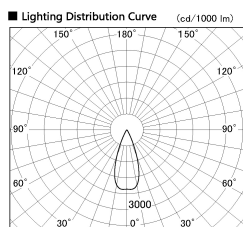

Item no. SD376-3235W9040-LX

Series Name: Cledy versa L-G tracklight  
(SD376-LX)

Installation	Track mount
Type	High-efficiency Lens type tracklight
Fixture wattage	32W
Beam angle	39deg
Color Temp.	4000K
CRI	Ra>90
Luminous	2869 lm
Body	Die-castaluminumalloy
Body finish	White
Trim finish	White
Reflector finish	N/A
IP Rate	IP20
Light source	COB module
Input Voltage	AC220~240V
Dimming Type	Non-Dimmable
Certificate	CE,CCC
Cut Hole	N/A