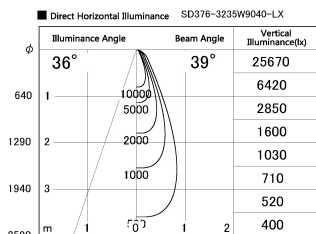

Item no. SD376-3235W9040-LX

Series Name: Cledy versa L-G tracklight  
(SD376-LX)

Installation	Track mount
Type	High-efficiency Lens type tracklight
Fixture wattage	32W
Beam angle	39deg
Color Temp.	4000K
CRI	Ra>90
Luminous	2869 lm
Body	Die-castaluminumalloy
Body finish	White
Trim finish	White
Reflector finish	N/A
IP Rate	IP20
Light source	COB module
Input Voltage	AC220~240V
Dimming Type	Non-Dimmable
Certificate	CE,CCC
Cut Hole	N/A