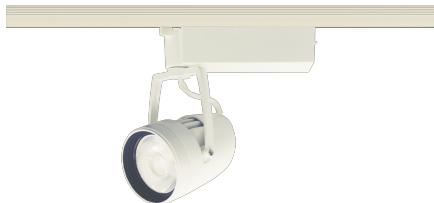

Item no. SD376-3235W9040-LX

Series Name: Cledy versa L-G tracklight  
(SD376-LX)

Installation	Track mount
Type	High-efficiency Lens type tracklight
Fixture wattage	32W
Beam angle	39deg
Color Temp.	4000K
CRI	Ra>90
Luminous	2869 lm
Body	Die-castaluminumalloy
Body finish	White
Trim finish	White
Reflector finish	N/A
IP Rate	IP20
Light source	COB module
Input Voltage	AC220~240V
Dimming Type	Non-Dimmable
Certificate	CE,CCC
Cut Hole	N/A