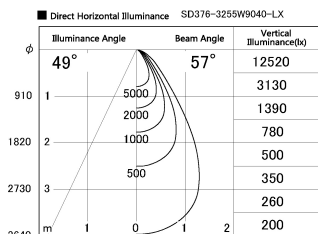

Item no. SD376-3255W9040-LX

Series Name: Cledy versa L-G tracklight
(SD376-LX)

Installation	Track mount
Type	High-efficiency Lens type tracklight
Fixture wattage	32W
Beam angle	57deg
Color Temp.	4000K
CRI	Ra>90
Luminous	2751 lm
Body	Die-castaluminumalloy
Body finish	White
Trim finish	White
Reflector finish	N/A
IP Rate	IP20
Light source	COB module
Input Voltage	AC220~240V
Dimming Type	Non-Dimmable
Certificate	CE,CCC
Cut Hole	N/A