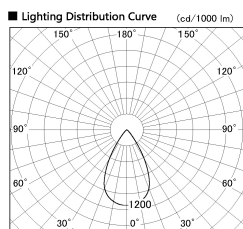

Item no. SD376-3255W9040-LX

Series Name: Cledy versa L-G tracklight
(SD376-LX)

Installation	Track mount
Type	High-efficiency Lens type tracklight
Fixture wattage	32W
Beam angle	57deg
Color Temp.	4000K
CRI	Ra>90
Luminous	2751 lm
Body	Die-castaluminumalloy
Body finish	White
Trim finish	White
Reflector finish	N/A
IP Rate	IP20
Light source	COB module
Input Voltage	AC220~240V
Dimming Type	Non-Dimmable
Certificate	CE,CCC
Cut Hole	N/A