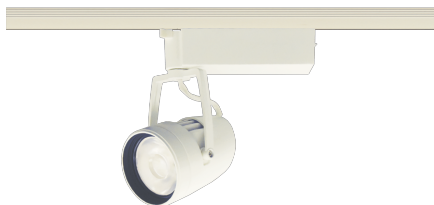

Item no. SD376-3255W9040-LX

Series Name: Cledy versa L-G tracklight
(SD376-LX)

Installation	Track mount
Type	High-efficiency Lens type tracklight
Fixture wattage	32W
Beam angle	57deg
Color Temp.	4000K
CRI	Ra>90
Luminous	2751 lm
Body	Die-castaluminumalloy
Body finish	White
Trim finish	White
Reflector finish	N/A
IP Rate	IP20
Light source	COB module
Input Voltage	AC220~240V
Dimming Type	Non-Dimmable
Certificate	CE,CCC
Cut Hole	N/A