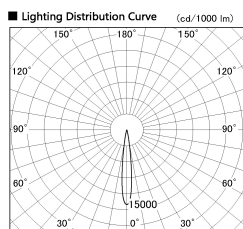

Item no. SD376-2515W9040-LX

Series Name: Cledy versa L-G tracklight  
(SD376-LX)

■ Direct Horizontal Illuminance SD376-2515W9040-LX

φ	Illuminance Angle	Beam Angle	Vertical Illuminance(lx)
210	12°	13°	111170
1	50000		27790
	20000		12350
420	2		6950
	10000		4450
630	3		3090
	5000		2270
840	m	1 2 0 0 1 2	1740

Installation	Track mount
Type	High-efficiency Lens type tracklight
Fixture wattage	24W
Beam angle	13deg
Color Temp.	4000K
CRI	Ra>90
Luminous	1966 lm
Body	Die-castaluminumalloy
Body finish	White
Trim finish	White
Reflector finish	N/A
IP Rate	IP20
Light source	COB module
Input Voltage	AC220~240V
Dimming Type	Non-Dimmable
Certificate	CE,CCC
Cut Hole	N/A