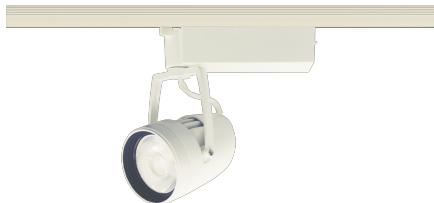

Item no. SD376-2515W9040-LX

Series Name: Cledy versa L-G tracklight  
(SD376-LX)

■ Direct Horizontal Illuminance SD376-2515W9040-LX

φ	Illuminance Angle	Beam Angle	Vertical Illuminance(lx)
210	12°	13°	111170
1	50000		27790
	20000		12350
420	2		6950
	10000		4450
630	3		3090
	5000		2270
840	m	1 2 0 0 1 2	1740

Installation	Track mount
Type	High-efficiency Lens type tracklight
Fixture wattage	24W
Beam angle	13deg
Color Temp.	4000K
CRI	Ra>90
Luminous	1966 lm
Body	Die-castaluminumalloy
Body finish	White
Trim finish	White
Reflector finish	N/A
IP Rate	IP20
Light source	COB module
Input Voltage	AC220~240V
Dimming Type	Non-Dimmable
Certificate	CE,CCC
Cut Hole	N/A