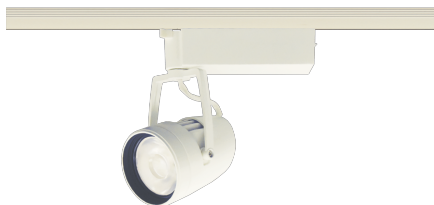

Item no. SD376-2525W9040-LX

Series Name: Cledy versa L-G tracklight
(SD376-LX)

■ Direct Horizontal Illuminance SD376-2525W9040-LX

φ	Illuminance Angle	Beam Angle	Vertical Illuminance (lx)
400	23°	25°	42380
810			10600
1220			4710
1620			2650
			1700
			1180
			860
			660

Installation	Track mount
Type	High-efficiency Lens type tracklight
Fixture wattage	24W
Beam angle	25deg
Color Temp.	4000K
CRI	Ra>90
Luminous	2068 lm
Body	Die-castaluminumalloy
Body finish	White
Trim finish	White
Reflector finish	N/A
IP Rate	IP20
Light source	COB module
Input Voltage	AC220~240V
Dimming Type	Non-Dimmable
Certificate	CE,CCC
Cut Hole	N/A