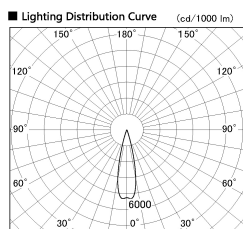

Item no. SD376-2525W9040-LX

Series Name: Cledy versa L-G tracklight
(SD376-LX)

■ Direct Horizontal Illuminance SD376-2525W9040-LX

φ	Illuminance Angle	Beam Angle	Vertical Illuminance (lx)
400	23°	25°	42380
810			10600
1220			4710
1620			2650
			1700
			1180
			860
			660

Installation	Track mount
Type	High-efficiency Lens type tracklight
Fixture wattage	24W
Beam angle	25deg
Color Temp.	4000K
CRI	Ra>90
Luminous	2068 lm
Body	Die-castaluminumalloy
Body finish	White
Trim finish	White
Reflector finish	N/A
IP Rate	IP20
Light source	COB module
Input Voltage	AC220~240V
Dimming Type	Non-Dimmable
Certificate	CE,CCC
Cut Hole	N/A