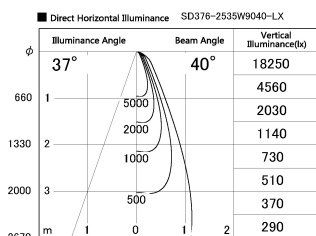

Item no. SD376-2535W9040-LX

Series Name: Cledy versa L-G tracklight
(SD376-LX)

Installation	Track mount
Type	High-efficiency Lens type tracklight
Fixture wattage	24W
Beam angle	40deg
Color Temp.	4000K
CRI	Ra>90
Luminous	2112 lm
Body	Die-castaluminumalloy
Body finish	White
Trim finish	White
Reflector finish	N/A
IP Rate	IP20
Light source	COB module
Input Voltage	AC220~240V
Dimming Type	Non-Dimmable
Certificate	CE,CCC
Cut Hole	N/A