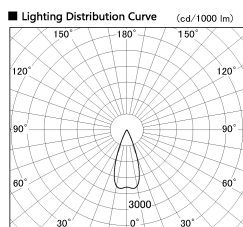

Item no. SD376-2535W9040-LX

Series Name: Cledy versa L-G tracklight
(SD376-LX)

Installation	Track mount
Type	High-efficiency Lens type tracklight
Fixture wattage	24W
Beam angle	40deg
Color Temp.	4000K
CRI	Ra>90
Luminous	2112 lm
Body	Die-castaluminumalloy
Body finish	White
Trim finish	White
Reflector finish	N/A
IP Rate	IP20
Light source	COB module
Input Voltage	AC220~240V
Dimming Type	Non-Dimmable
Certificate	CE,CCC
Cut Hole	N/A