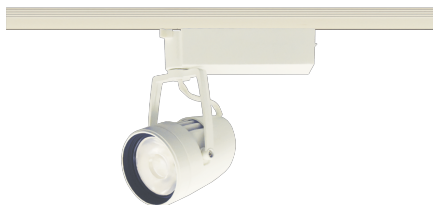

Item no. SD376-2535W9040-LX

Series Name: Cledy versa L-G tracklight
(SD376-LX)

Installation	Track mount
Type	High-efficiency Lens type tracklight
Fixture wattage	24W
Beam angle	40deg
Color Temp.	4000K
CRI	Ra>90
Luminous	2112 lm
Body	Die-castaluminumalloy
Body finish	White
Trim finish	White
Reflector finish	N/A
IP Rate	IP20
Light source	COB module
Input Voltage	AC220~240V
Dimming Type	Non-Dimmable
Certificate	CE,CCC
Cut Hole	N/A