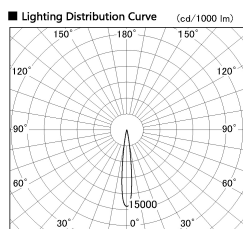

Item no. SD376-2015W9040-LX

Series Name: Cledy versa L-G tracklight  
(SD376-LX)

Installation	Track mount
Type	High-efficiency Lens type tracklight
Fixture wattage	18.6W
Beam angle	13deg
Color Temp.	4000K
CRI	Ra>90
Luminous	1582 lm
Body	Die-castaluminumalloy
Body finish	White
Trim finish	White
Reflector finish	N/A
IP Rate	IP20
Light source	COB module
Input Voltage	AC220~240V
Dimming Type	Non-Dimmable
Certificate	CE,CCC
Cut Hole	N/A