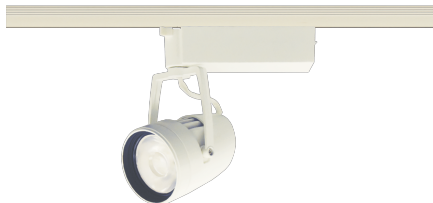

Item no. SD376-2015W9040-LX

Series Name: Cledy versa L-G tracklight  
(SD376-LX)

Installation	Track mount
Type	High-efficiency Lens type tracklight
Fixture wattage	18.6W
Beam angle	13deg
Color Temp.	4000K
CRI	Ra>90
Luminous	1582 lm
Body	Die-castaluminumalloy
Body finish	White
Trim finish	White
Reflector finish	N/A
IP Rate	IP20
Light source	COB module
Input Voltage	AC220~240V
Dimming Type	Non-Dimmable
Certificate	CE,CCC
Cut Hole	N/A