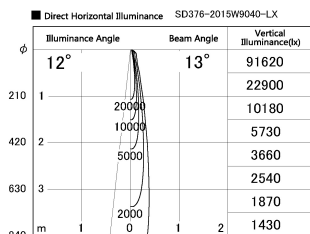

Item no. SD376-2015W9040-LX

Series Name: Cledy versa L-G tracklight  
(SD376-LX)

Installation	Track mount
Type	High-efficiency Lens type tracklight
Fixture wattage	18.6W
Beam angle	13deg
Color Temp.	4000K
CRI	Ra>90
Luminous	1582 lm
Body	Die-castaluminumalloy
Body finish	White
Trim finish	White
Reflector finish	N/A
IP Rate	IP20
Light source	COB module
Input Voltage	AC220~240V
Dimming Type	Non-Dimmable
Certificate	CE,CCC
Cut Hole	N/A