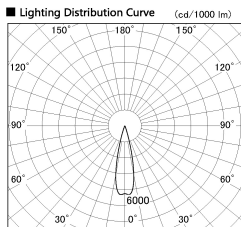

Item no. SD376-2025W9040-LX

Series Name: Cledy versa L-G tracklight  
(SD376-LX)

Installation	Track mount
Type	High-efficiency Lens type tracklight
Fixture wattage	18.6W
Beam angle	25deg
Color Temp.	4000K
CRI	Ra>90
Luminous	1663 lm
Body	Die-castaluminumalloy
Body finish	White
Trim finish	White
Reflector finish	N/A
IP Rate	IP20
Light source	COB module
Input Voltage	AC220~240V
Dimming Type	Non-Dimmable
Certificate	CE,CCC
Cut Hole	N/A