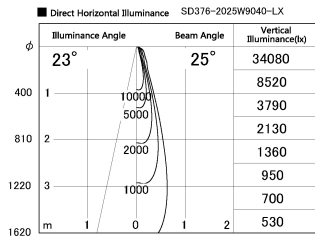

Item no. SD376-2025W9040-LX

Series Name: Cledy versa L-G tracklight  
(SD376-LX)

Installation	Track mount
Type	High-efficiency Lens type tracklight
Fixture wattage	18.6W
Beam angle	25deg
Color Temp.	4000K
CRI	Ra>90
Luminous	1663 lm
Body	Die-castaluminumalloy
Body finish	White
Trim finish	White
Reflector finish	N/A
IP Rate	IP20
Light source	COB module
Input Voltage	AC220~240V
Dimming Type	Non-Dimmable
Certificate	CE,CCC
Cut Hole	N/A