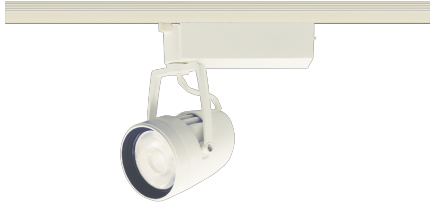

Item no. SD376-2025W9040-LX

Series Name: Cledy versa L-G tracklight  
(SD376-LX)

Installation	Track mount
Type	High-efficiency Lens type tracklight
Fixture wattage	18.6W
Beam angle	25deg
Color Temp.	4000K
CRI	Ra>90
Luminous	1663 lm
Body	Die-castaluminumalloy
Body finish	White
Trim finish	White
Reflector finish	N/A
IP Rate	IP20
Light source	COB module
Input Voltage	AC220~240V
Dimming Type	Non-Dimmable
Certificate	CE,CCC
Cut Hole	N/A