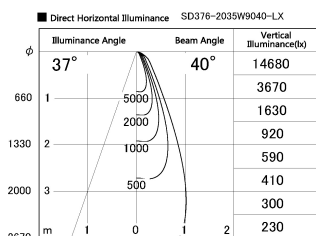

Item no. SD376-2035W9040-LX

Series Name: Cledy versa L-G tracklight
(SD376-LX)

Installation	Track mount
Type	High-efficiency Lens type tracklight
Fixture wattage	18.6W
Beam angle	40deg
Color Temp.	4000K
CRI	Ra>90
Luminous	1699 lm
Body	Die-castaluminumalloy
Body finish	White
Trim finish	White
Reflector finish	N/A
IP Rate	IP20
Light source	COB module
Input Voltage	AC220~240V
Dimming Type	Non-Dimmable
Certificate	CE,CCC
Cut Hole	N/A