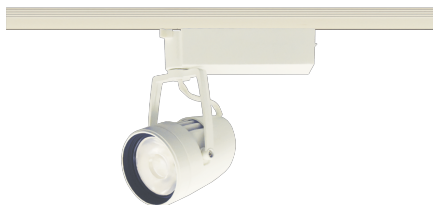

Item no. SD376-2035W9040-LX

Series Name: Cledy versa L-G tracklight
(SD376-LX)

Installation	Track mount
Type	High-efficiency Lens type tracklight
Fixture wattage	18.6W
Beam angle	40deg
Color Temp.	4000K
CRI	Ra>90
Luminous	1699 lm
Body	Die-castaluminumalloy
Body finish	White
Trim finish	White
Reflector finish	N/A
IP Rate	IP20
Light source	COB module
Input Voltage	AC220~240V
Dimming Type	Non-Dimmable
Certificate	CE,CCC
Cut Hole	N/A