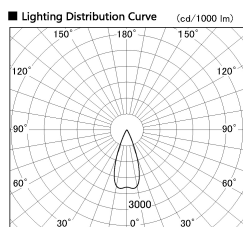

Item no. SD376-2035W9040-LX

Series Name: Cledy versa L-G tracklight
(SD376-LX)

Installation	Track mount
Type	High-efficiency Lens type tracklight
Fixture wattage	18.6W
Beam angle	40deg
Color Temp.	4000K
CRI	Ra>90
Luminous	1699 lm
Body	Die-castaluminumalloy
Body finish	White
Trim finish	White
Reflector finish	N/A
IP Rate	IP20
Light source	COB module
Input Voltage	AC220~240V
Dimming Type	Non-Dimmable
Certificate	CE,CCC
Cut Hole	N/A