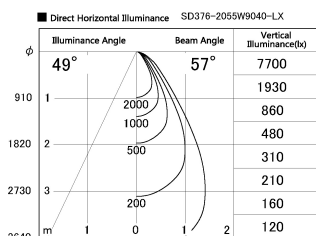

Item no. SD376-2055W9040-LX

Series Name: Cledy versa L-G tracklight  
(SD376-LX)

Installation	Track mount
Type	High-efficiency Lens type tracklight
Fixture wattage	18.6W
Beam angle	57deg
Color Temp.	4000K
CRI	Ra>90
Luminous	1638 lm
Body	Die-castaluminumalloy
Body finish	White
Trim finish	White
Reflector finish	N/A
IP Rate	IP20
Light source	COB module
Input Voltage	AC220~240V
Dimming Type	Non-Dimmable
Certificate	CE,CCC
Cut Hole	N/A