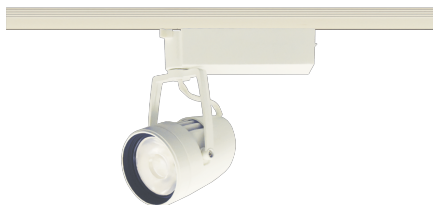

Item no. SD376-2055W9040-LX

Series Name: Cledy versa L-G tracklight  
(SD376-LX)

Installation	Track mount
Type	High-efficiency Lens type tracklight
Fixture wattage	18.6W
Beam angle	57deg
Color Temp.	4000K
CRI	Ra>90
Luminous	1638 lm
Body	Die-castaluminumalloy
Body finish	White
Trim finish	White
Reflector finish	N/A
IP Rate	IP20
Light source	COB module
Input Voltage	AC220~240V
Dimming Type	Non-Dimmable
Certificate	CE,CCC
Cut Hole	N/A