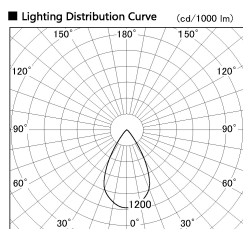

Item no. SD376-2055W9040-LX

Series Name: Cledy versa L-G tracklight  
(SD376-LX)

Installation	Track mount
Type	High-efficiency Lens type tracklight
Fixture wattage	18.6W
Beam angle	57deg
Color Temp.	4000K
CRI	Ra>90
Luminous	1638 lm
Body	Die-castaluminumalloy
Body finish	White
Trim finish	White
Reflector finish	N/A
IP Rate	IP20
Light source	COB module
Input Voltage	AC220~240V
Dimming Type	Non-Dimmable
Certificate	CE,CCC
Cut Hole	N/A