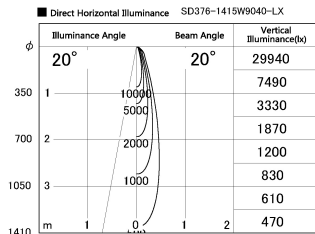

Item no. SD376-1415W9040-LX

Series Name: Cledy versa L-G tracklight  
(SD376-LX)

Installation	Track mount
Type	High-efficiency Lens type tracklight
Fixture wattage	12.5W
Beam angle	20deg
Color Temp.	4000K
CRI	Ra>90
Luminous	1137 lm
Body	Die-castaluminumalloy
Body finish	White
Trim finish	White
Reflector finish	N/A
IP Rate	IP20
Light source	COB module
Input Voltage	AC220~240V
Dimming Type	Non-Dimmable
Certificate	CE,CCC
Cut Hole	N/A