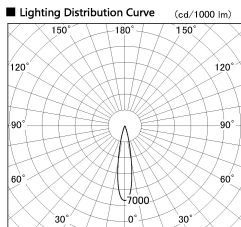

Item no. SD376-1415W9040-LX

Series Name: Cledy versa L-G tracklight  
(SD376-LX)

Installation	Track mount
Type	High-efficiency Lens type tracklight
Fixture wattage	12.5W
Beam angle	20deg
Color Temp.	4000K
CRI	Ra>90
Luminous	1137 lm
Body	Die-castaluminumalloy
Body finish	White
Trim finish	White
Reflector finish	N/A
IP Rate	IP20
Light source	COB module
Input Voltage	AC220~240V
Dimming Type	Non-Dimmable
Certificate	CE,CCC
Cut Hole	N/A