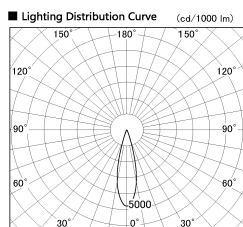

Item no. SD376-1425W9040-LX

Series Name: Cledy versa L-G tracklight
(SD376-LX)

■ Direct Horizontal Illuminance SD376-1425W9040-LX

Illuminance Angle	Beam Angle	Vertical Illuminance (lx)
25°	26°	23340
1	10000	5830
2	5000	2590
3	2000	1460
4	1000	930
5	650	650
6	480	480
7	360	360

Installation	Track mount
Type	High-efficiency Lens type tracklight
Fixture wattage	12.5W
Beam angle	26deg
Color Temp.	4000K
CRI	Ra>90
Luminous	1215 lm
Body	Die-castaluminumalloy
Body finish	White
Trim finish	White
Reflector finish	N/A
IP Rate	IP20
Light source	COB module
Input Voltage	AC220~240V
Dimming Type	Non-Dimmable
Certificate	CE,CCC
Cut Hole	N/A