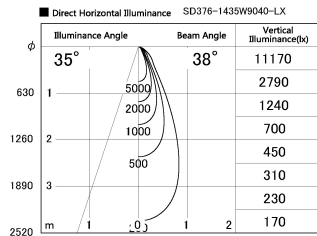

Item no. SD376-1435W9040-LX

Series Name: Cledy versa L-G tracklight
(SD376-LX)

Installation	Track mount
Type	High-efficiency Lens type tracklight
Fixture wattage	12.5W
Beam angle	38deg
Color Temp.	4000K
CRI	Ra>90
Luminous	1191 lm
Body	Die-castaluminumalloy
Body finish	White
Trim finish	White
Reflector finish	N/A
IP Rate	IP20
Light source	COB module
Input Voltage	AC220~240V
Dimming Type	Non-Dimmable
Certificate	CE,CCC
Cut Hole	N/A