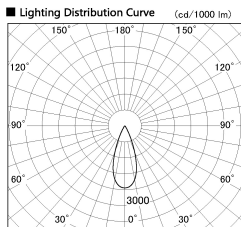

Item no. SD376-1435W9040-LX

Series Name: Cledy versa L-G tracklight
(SD376-LX)

Installation	Track mount
Type	High-efficiency Lens type tracklight
Fixture wattage	12.5W
Beam angle	38deg
Color Temp.	4000K
CRI	Ra>90
Luminous	1191 lm
Body	Die-castaluminumalloy
Body finish	White
Trim finish	White
Reflector finish	N/A
IP Rate	IP20
Light source	COB module
Input Voltage	AC220~240V
Dimming Type	Non-Dimmable
Certificate	CE,CCC
Cut Hole	N/A