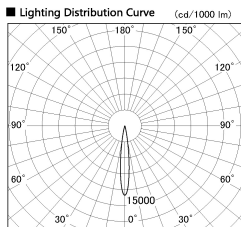

Item no. SD376-0815W9040-LX

Series Name: Cledy versa L-G tracklight
(SD376-LX)

■ Direct Horizontal Illuminance SD376-0815W9040-LX

Illuminance Angle	Beam Angle	Vertical Illuminance (lx)
13°	13°	34290
		8570
		3810
		2140
		1370
		950
		700
		540

Installation	Track mount
Type	High-efficiency Lens type tracklight
Fixture wattage	7.4W
Beam angle	13deg
Color Temp.	4000K
CRI	Ra>90
Luminous	653 lm
Body	Die-castaluminumalloy
Body finish	White
Trim finish	White
Reflector finish	N/A
IP Rate	IP20
Light source	COB module
Input Voltage	AC220~240V
Dimming Type	Non-Dimmable
Certificate	CE,CCC
Cut Hole	N/A