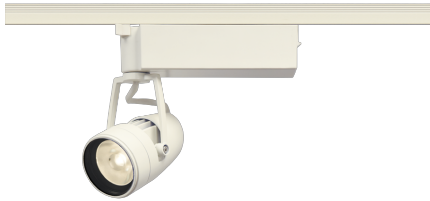

Item no. SD376-0815W9040-LX

Series Name: Cledy versa L-G tracklight
(SD376-LX)

■ Direct Horizontal Illuminance SD376-0815W9040-LX

Illuminance Angle	Beam Angle	Vertical Illuminance (lx)
13°	13°	34290
		8570
		3810
		2140
		1370
		950
		700
		540

Installation	Track mount
Type	High-efficiency Lens type tracklight
Fixture wattage	7.4W
Beam angle	13deg
Color Temp.	4000K
CRI	Ra>90
Luminous	653 lm
Body	Die-castaluminumalloy
Body finish	White
Trim finish	White
Reflector finish	N/A
IP Rate	IP20
Light source	COB module
Input Voltage	AC220~240V
Dimming Type	Non-Dimmable
Certificate	CE,CCC
Cut Hole	N/A