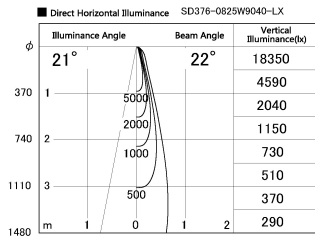

Item no. SD376-0825W9040-LX

Series Name: Cledy versa L-G tracklight
(SD376-LX)

Installation	Track mount
Type	High-efficiency Lens type tracklight
Fixture wattage	7.4W
Beam angle	22deg
Color Temp.	4000K
CRI	Ra>90
Luminous	700 lm
Body	Die-castaluminumalloy
Body finish	White
Trim finish	White
Reflector finish	N/A
IP Rate	IP20
Light source	COB module
Input Voltage	AC220~240V
Dimming Type	Non-Dimmable
Certificate	CE,CCC
Cut Hole	N/A