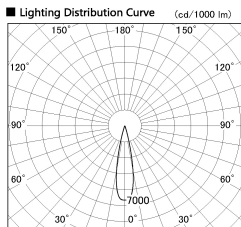

Item no. SD376-0825W9040-LX

Series Name: Cledy versa L-G tracklight
(SD376-LX)

Installation	Track mount
Type	High-efficiency Lens type tracklight
Fixture wattage	7.4W
Beam angle	22deg
Color Temp.	4000K
CRI	Ra>90
Luminous	700 lm
Body	Die-castaluminumalloy
Body finish	White
Trim finish	White
Reflector finish	N/A
IP Rate	IP20
Light source	COB module
Input Voltage	AC220~240V
Dimming Type	Non-Dimmable
Certificate	CE,CCC
Cut Hole	N/A