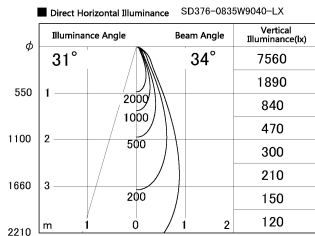

Item no. SD376-0835W9040-LX

Series Name: Cledy versa L-G tracklight  
(SD376-LX)

|                  |                                      |
|------------------|--------------------------------------|
| Installation     | Track mount                          |
| Type             | High-efficiency Lens type tracklight |
| Fixture wattage  | 7.4W                                 |
| Beam angle       | 34deg                                |
| Color Temp.      | 4000K                                |
| CRI              | Ra>90                                |
| Luminous         | 683 lm                               |
| Body             | Die-castaluminumalloy                |
| Body finish      | White                                |
| Trim finish      | White                                |
| Reflector finish | N/A                                  |
| IP Rate          | IP20                                 |
| Light source     | COB module                           |
| Input Voltage    | AC220~240V                           |
| Dimming Type     | Non-Dimmable                         |
| Certificate      | CE,CCC                               |
| Cut Hole         | N/A                                  |