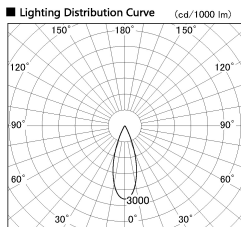

Item no. SD376-0835W9040-LX

Series Name: Cledy versa L-G tracklight  
(SD376-LX)

|                  |                                      |
|------------------|--------------------------------------|
| Installation     | Track mount                          |
| Type             | High-efficiency Lens type tracklight |
| Fixture wattage  | 7.4W                                 |
| Beam angle       | 34deg                                |
| Color Temp.      | 4000K                                |
| CRI              | Ra>90                                |
| Luminous         | 683 lm                               |
| Body             | Die-castaluminumalloy                |
| Body finish      | White                                |
| Trim finish      | White                                |
| Reflector finish | N/A                                  |
| IP Rate          | IP20                                 |
| Light source     | COB module                           |
| Input Voltage    | AC220~240V                           |
| Dimming Type     | Non-Dimmable                         |
| Certificate      | CE,CCC                               |
| Cut Hole         | N/A                                  |