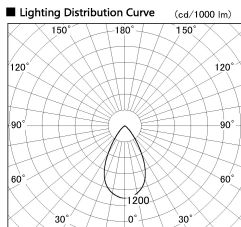

Item no. SD376-0855W9040-LX

Series Name: Cledy versa L-G tracklight  
(SD376-LX)

Installation	Track mount
Type	High-efficiency Lens type tracklight
Fixture wattage	7.4W
Beam angle	57deg
Color Temp.	4000K
CRI	Ra>90
Luminous	675 lm
Body	Die-castaluminumalloy
Body finish	White
Trim finish	White
Reflector finish	N/A
IP Rate	IP20
Light source	COB module
Input Voltage	AC220~240V
Dimming Type	Non-Dimmable
Certificate	CE,CCC
Cut Hole	N/A