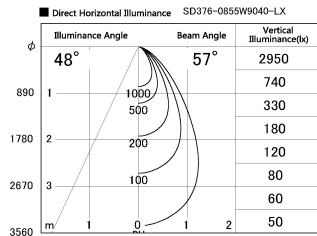

Item no. SD376-0855W9040-LX

Series Name: Cledy versa L-G tracklight  
(SD376-LX)

Installation	Track mount
Type	High-efficiency Lens type tracklight
Fixture wattage	7.4W
Beam angle	57deg
Color Temp.	4000K
CRI	Ra>90
Luminous	675 lm
Body	Die-castaluminumalloy
Body finish	White
Trim finish	White
Reflector finish	N/A
IP Rate	IP20
Light source	COB module
Input Voltage	AC220~240V
Dimming Type	Non-Dimmable
Certificate	CE,CCC
Cut Hole	N/A