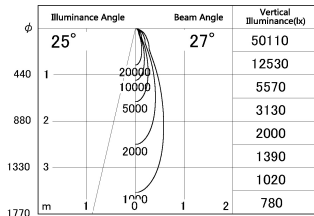

Installation	Track mount
Type	High-efficiency Lens type tracklight
Fixture wattage	38.5W
Beam angle	27deg
Color Temp.	2700K
CRI	Ra>90
Luminous	3474 lm
Body	Die-castaluminumalloy
Body finish	Black
Trim finish	Black
Reflector finish	N/A
IP Rate	IP20
Light source	COB module
Input Voltage	AC220~240V
Dimming Type	Non-Dimmable
Certificate	CE,CCC
Cut Hole	N/A