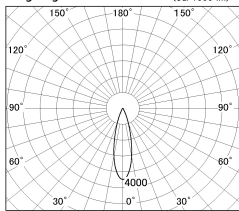

■ Lighting Distribution Curve (cd/1000 lm)

Installation	Track mount
Type	High-efficiency Lens type tracklight
Fixture wattage	38.5W
Beam angle	27deg
Color Temp.	2700K
CRI	Ra>90
Luminous	3474 lm
Body	Die-castaluminumalloy
Body finish	Black
Trim finish	Black
Reflector finish	N/A
IP Rate	IP20
Light source	COB module
Input Voltage	AC220~240V
Dimming Type	Non-Dimmable
Certificate	CE,CCC
Cut Hole	N/A