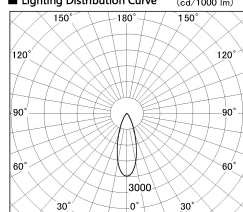

Installation	Track mount
Type	High-efficiency Lens type tracklight
Fixture wattage	38.5W
Beam angle	33deg
Color Temp.	2700K
CRI	Ra>90
Luminous	3625 lm
Body	Die-castaluminumalloy
Body finish	Black
Trim finish	Black
Reflector finish	N/A
IP Rate	IP20
Light source	COB module
Input Voltage	AC220~240V
Dimming Type	Non-Dimmable
Certificate	CE,CCC
Cut Hole	N/A

■ Lighting Distribution Curve (cd/1000 lm)