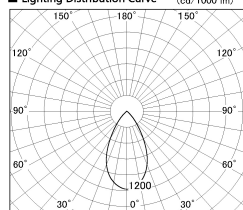

Installation	Track mount
Type	High-efficiency Lens type tracklight
Fixture wattage	38.5W
Beam angle	54deg
Color Temp.	2700K
CRI	Ra>90
Luminous	3484 lm
Body	Die-castaluminumalloy
Body finish	Black
Trim finish	Black
Reflector finish	N/A
IP Rate	IP20
Light source	COB module
Input Voltage	AC220~240V
Dimming Type	Non-Dimmable
Certificate	CE,CCC
Cut Hole	N/A

■ Lighting Distribution Curve (cd/1000 lm)