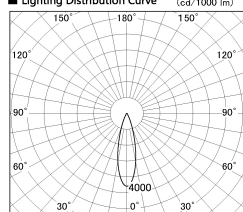

Installation	Track mount
Type	High-efficiency Lens type tracklight
Fixture wattage	35.5W
Beam angle	26deg
Color Temp.	2700K
CRI	Ra>90
Luminous	3349 lm
Body	Die-castaluminumalloy
Body finish	Black
Trim finish	Black
Reflector finish	N/A
IP Rate	IP20
Light source	COB module
Input Voltage	AC220~240V
Dimming Type	Non-Dimmable
Certificate	CE,CCC
Cut Hole	N/A

■ Lighting Distribution Curve (cd/1000 lm)