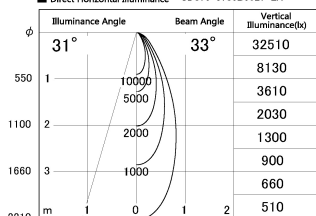

Item no. SD376-3735B9027-LX

Series Name: Cledy versa L-G tracklight
(SD376-LX)

■ Lighting Distribution Curve (cd/1000 lm)

Installation	Track mount
Type	High-efficiency Lens type tracklight
Fixture wattage	35.5W
Beam angle	33deg
Color Temp.	2700K
CRI	Ra>90
Luminous	3425 lm
Body	Die-castaluminumalloy
Body finish	Black
Trim finish	Black
Reflector finish	N/A
IP Rate	IP20
Light source	COB module
Input Voltage	AC220~240V
Dimming Type	Non-Dimmable
Certificate	CE,CCC
Cut Hole	N/A