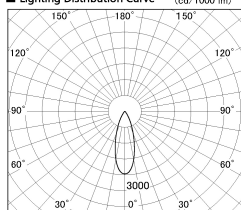

■ Lighting Distribution Curve (cd/1000 lm)