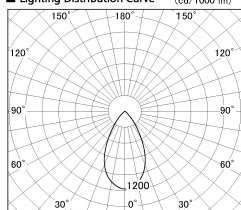

Installation	Track mount
Type	High-efficiency Lens type tracklight
Fixture wattage	35.5W
Beam angle	54deg
Color Temp.	2700K
CRI	Ra>90
Luminous	3328 lm
Body	Die-castaluminumalloy
Body finish	Black
Trim finish	Black
Reflector finish	N/A
IP Rate	IP20
Light source	COB module
Input Voltage	AC220~240V
Dimming Type	Non-Dimmable
Certificate	CE,CCC
Cut Hole	N/A

■ Lighting Distribution Curve (cd/1000 lm)