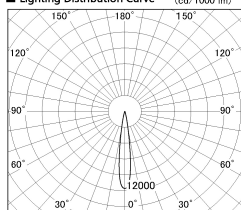

Installation	Track mount
Type	High-efficiency Lens type tracklight
Fixture wattage	32W
Beam angle	15deg
Color Temp.	2700K
CRI	Ra>90
Luminous	2414 lm
Body	Die-castaluminumalloy
Body finish	Black
Trim finish	Black
Reflector finish	N/A
IP Rate	IP20
Light source	COB module
Input Voltage	AC220~240V
Dimming Type	Non-Dimmable
Certificate	CE,CCC
Cut Hole	N/A

■ Lighting Distribution Curve (cd/1000 lm)

φ	Illuminance Angle	Beam Angle	Vertical Illuminance(lx)
1	14°	15°	113130
240			28280
480			12570
730			7070
980			4530
			3140
			2310
			1770