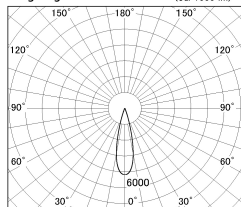

Installation	Track mount
Type	High-efficiency Lens type tracklight
Fixture wattage	32W
Beam angle	25deg
Color Temp.	2700K
CRI	Ra>90
Luminous	2535 lm
Body	Die-castaluminumalloy
Body finish	Black
Trim finish	Black
Reflector finish	N/A
IP Rate	IP20
Light source	COB module
Input Voltage	AC220~240V
Dimming Type	Non-Dimmable
Certificate	CE,CCC
Cut Hole	N/A

■ Lighting Distribution Curve (cd/1000 lm)