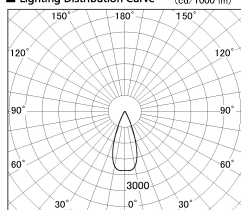

Installation	Track mount
Type	High-efficiency Lens type tracklight
Fixture wattage	32W
Beam angle	39deg
Color Temp.	2700K
CRI	Ra>90
Luminous	2599 lm
Body	Die-castaluminumalloy
Body finish	Black
Trim finish	Black
Reflector finish	N/A
IP Rate	IP20
Light source	COB module
Input Voltage	AC220~240V
Dimming Type	Non-Dimmable
Certificate	CE,CCC
Cut Hole	N/A

■ Lighting Distribution Curve (cd/1000 lm)