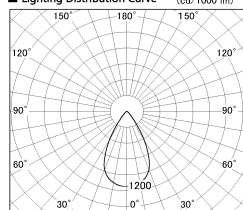

Installation	Track mount
Type	High-efficiency Lens type tracklight
Fixture wattage	32W
Beam angle	57deg
Color Temp.	2700K
CRI	Ra>90
Luminous	2491 lm
Body	Die-castaluminumalloy
Body finish	Black
Trim finish	Black
Reflector finish	N/A
IP Rate	IP20
Light source	COB module
Input Voltage	AC220~240V
Dimming Type	Non-Dimmable
Certificate	CE,CCC
Cut Hole	N/A

■ Lighting Distribution Curve (cd/1000 lm)