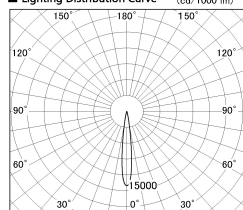

Installation	Track mount
Type	High-efficiency Lens type tracklight
Fixture wattage	24W
Beam angle	13deg
Color Temp.	2700K
CRI	Ra>90
Luminous	1781 lm
Body	Die-castaluminumalloy
Body finish	Black
Trim finish	Black
Reflector finish	N/A
IP Rate	IP20
Light source	COB module
Input Voltage	AC220~240V
Dimming Type	Non-Dimmable
Certificate	CE,CCC
Cut Hole	N/A

■ Lighting Distribution Curve (cd/1000 lm)

φ	Illuminance Angle	Beam Angle	Vertical Illuminance(lx)
	12°	13°	100710
210	50000		25180
1	20000		11190
420	10000		6290
2	5000		4030
630			2800
3			2060
840			1570
m	0°	0°