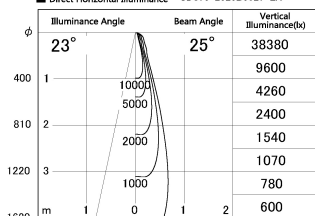

Installation	Track mount
Type	High-efficiency Lens type tracklight
Fixture wattage	24W
Beam angle	25deg
Color Temp.	2700K
CRI	Ra>90
Luminous	1873 lm
Body	Die-castaluminumalloy
Body finish	Black
Trim finish	Black
Reflector finish	N/A
IP Rate	IP20
Light source	COB module
Input Voltage	AC220~240V
Dimming Type	Non-Dimmable
Certificate	CE,CCC
Cut Hole	N/A