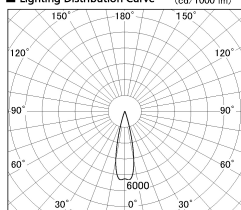

■ Lighting Distribution Curve (cd/1000 lm)

Installation	Track mount
Type	High-efficiency Lens type tracklight
Fixture wattage	24W
Beam angle	25deg
Color Temp.	2700K
CRI	Ra>90
Luminous	1873 lm
Body	Die-castaluminumalloy
Body finish	Black
Trim finish	Black
Reflector finish	N/A
IP Rate	IP20
Light source	COB module
Input Voltage	AC220~240V
Dimming Type	Non-Dimmable
Certificate	CE,CCC
Cut Hole	N/A