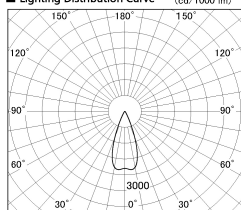

Installation	Track mount
Type	High-efficiency Lens type tracklight
Fixture wattage	24W
Beam angle	40deg
Color Temp.	2700K
CRI	Ra>90
Luminous	1912 lm
Body	Die-castaluminumalloy
Body finish	Black
Trim finish	Black
Reflector finish	N/A
IP Rate	IP20
Light source	COB module
Input Voltage	AC220~240V
Dimming Type	Non-Dimmable
Certificate	CE,CCC
Cut Hole	N/A

■ Lighting Distribution Curve (cd/1000 lm)