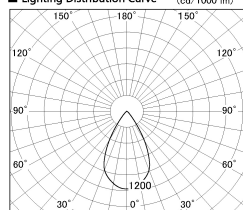

Installation	Track mount
Type	High-efficiency Lens type tracklight
Fixture wattage	24W
Beam angle	57deg
Color Temp.	2700K
CRI	Ra>90
Luminous	1844 lm
Body	Die-castaluminumalloy
Body finish	Black
Trim finish	Black
Reflector finish	N/A
IP Rate	IP20
Light source	COB module
Input Voltage	AC220~240V
Dimming Type	Non-Dimmable
Certificate	CE,CCC
Cut Hole	N/A

■ Lighting Distribution Curve (cd/1000 lm)