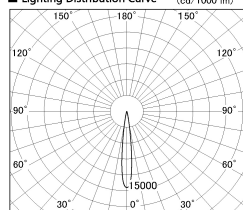

Installation	Track mount
Type	High-efficiency Lens type tracklight
Fixture wattage	18.6W
Beam angle	13deg
Color Temp.	2700K
CRI	Ra>90
Luminous	1432 lm
Body	Die-castaluminumalloy
Body finish	Black
Trim finish	Black
Reflector finish	N/A
IP Rate	IP20
Light source	COB module
Input Voltage	AC220~240V
Dimming Type	Non-Dimmable
Certificate	CE,CCC
Cut Hole	N/A

■ Lighting Distribution Curve (cd/1000 lm)