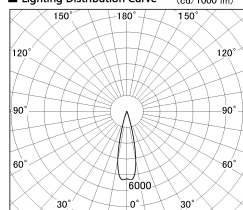

Installation	Track mount
Type	High-efficiency Lens type tracklight
Fixture wattage	18.6W
Beam angle	25deg
Color Temp.	2700K
CRI	Ra>90
Luminous	1506 lm
Body	Die-castaluminumalloy
Body finish	Black
Trim finish	Black
Reflector finish	N/A
IP Rate	IP20
Light source	COB module
Input Voltage	AC220~240V
Dimming Type	Non-Dimmable
Certificate	CE,CCC
Cut Hole	N/A

■ Lighting Distribution Curve (cd/1000 lm)