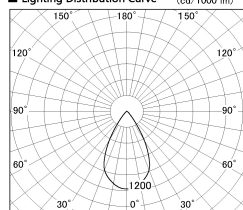

Installation	Track mount
Type	High-efficiency Lens type tracklight
Fixture wattage	18.6W
Beam angle	57deg
Color Temp.	2700K
CRI	Ra>90
Luminous	1483 lm
Body	Die-castaluminumalloy
Body finish	Black
Trim finish	Black
Reflector finish	N/A
IP Rate	IP20
Light source	COB module
Input Voltage	AC220~240V
Dimming Type	Non-Dimmable
Certificate	CE,CCC
Cut Hole	N/A

■ Lighting Distribution Curve (cd/1000 lm)